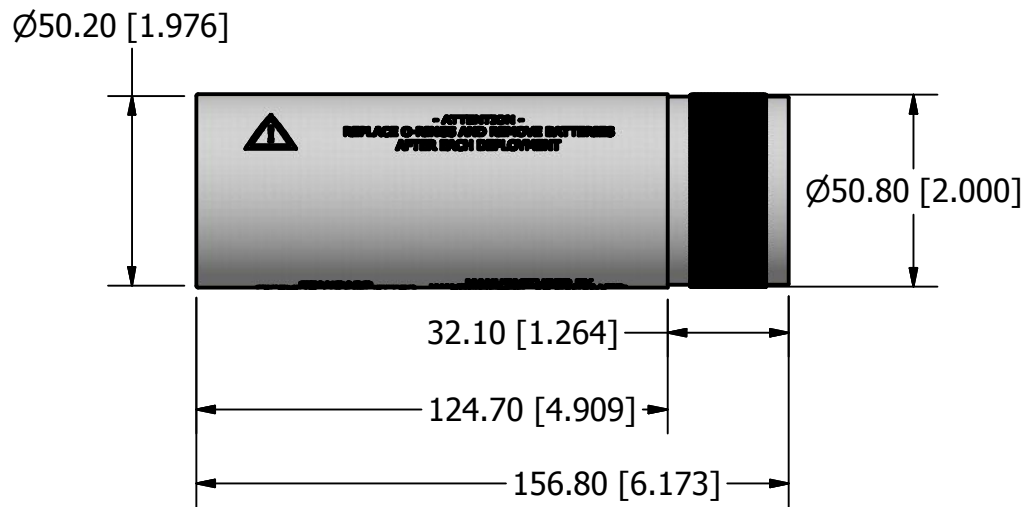

Runtime	
	Standard: 150+ Hours
	Continuous: ___ + Hours
	Custom Life On Request
Batteries	
	2 x D Cell Alkaline
Delrin Can Exterior Dimensions	
	204.0 x 75.8 mm
	8.03 x 2.98 in

O-Rings		
Type	No.	Size
Transmitter	129	1-3/4 x 1-9/16"
Delrin Can	230	2-3/4 x 2-1/2"