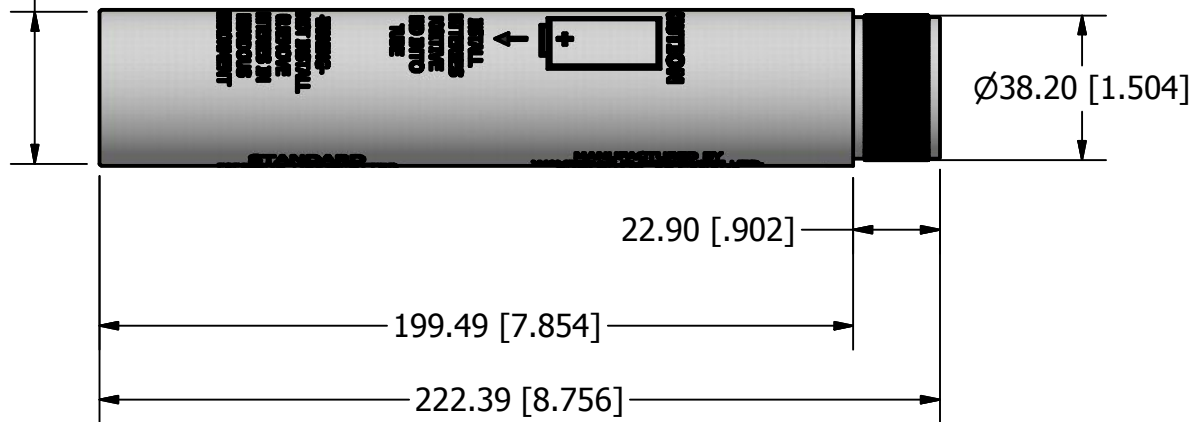

Runtime	
	Standard: 275+ Hours
	Continuous: 200+ Hours
	Custom Life On Request
Batteries	
	4 x C Cell Alkaline
Delrin Can Exterior Dimensions	
	267.0 x 62.3 mm
	10.51 x 2.45 in

Ø40.20 [1.583]

O-Rings		
Type	No.	Size
Transmitter	122	1-5/16 x 1-1/8"
Delrin Can	223	1-7/8 x 1-5/8"

WTC6 Transmitter Spec Sheet

5/28/2009

REV A

mm [in]