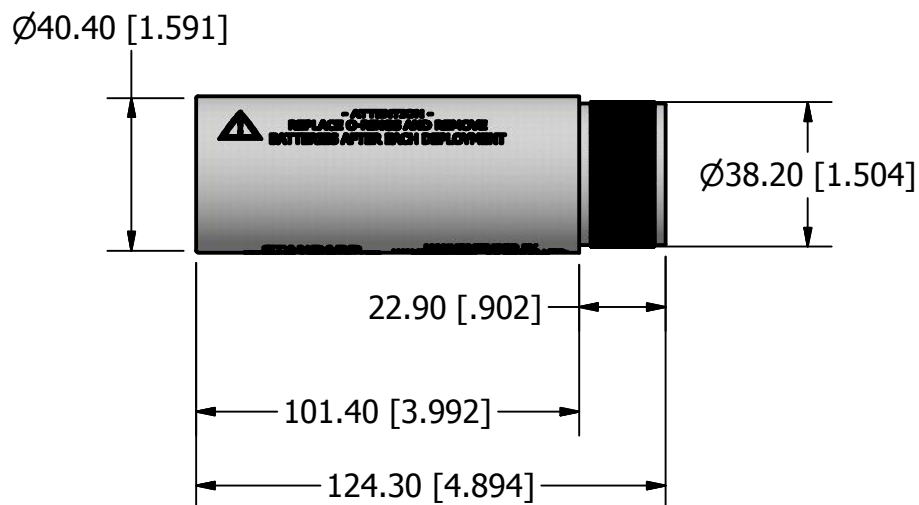

<b>Runtime</b>	
	Standard: 100+ Hours
	Continuous: 100+ Hours
	Custom Life On Request
<b>Batteries</b>	
	2 x C Cell Alkaline
<b>Delrin Can Exterior Dimensions</b>	
	163.0 x 62.3 mm
	6.42 x 2.45 in

O-Rings		
Type	No.	Size
Transmitter	122	1-5/16 x 1-1/8"
Delrin Can	223	1-7/8 x 1-5/8"

WTC3 Transmitter Spec Sheet
5/28/2009
REV A
mm [in]

**WAVETRAK**  
ELECTRONICS LTD.  
www.wavetrak.ca