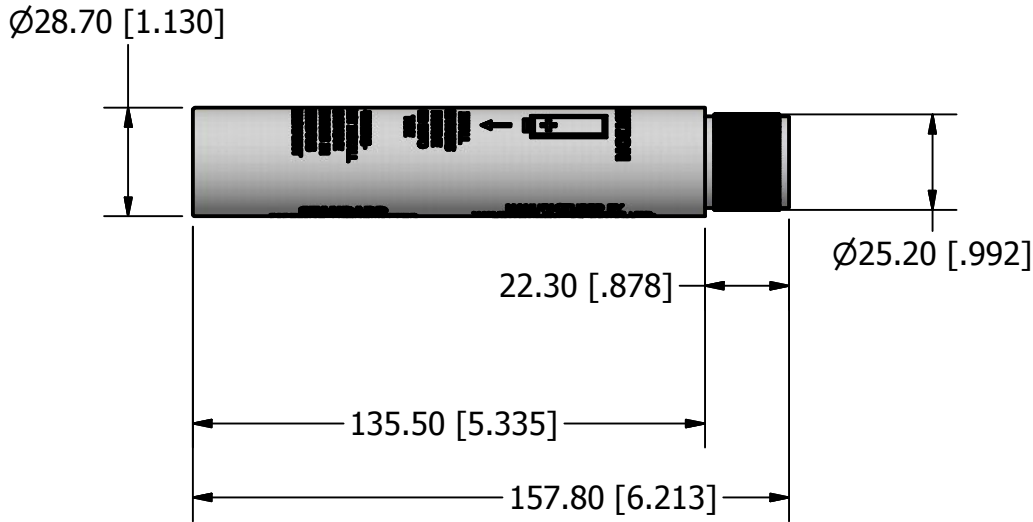

Runtime	
	Standard: 70 Hours
	Continuous: 70 Hours
	Custom Life On Request
Batteries	
	3 x AAA Cell Alkaline
Delrin Can Exterior Dimensions	
	216.3 x 48.6 mm
	8.52 x 1.91 in

O-Rings		
Type	No.	Size
Transmitter	014	5/8 x 1/2"
Delrin Can	216	1-3/8 x 1-1/8"