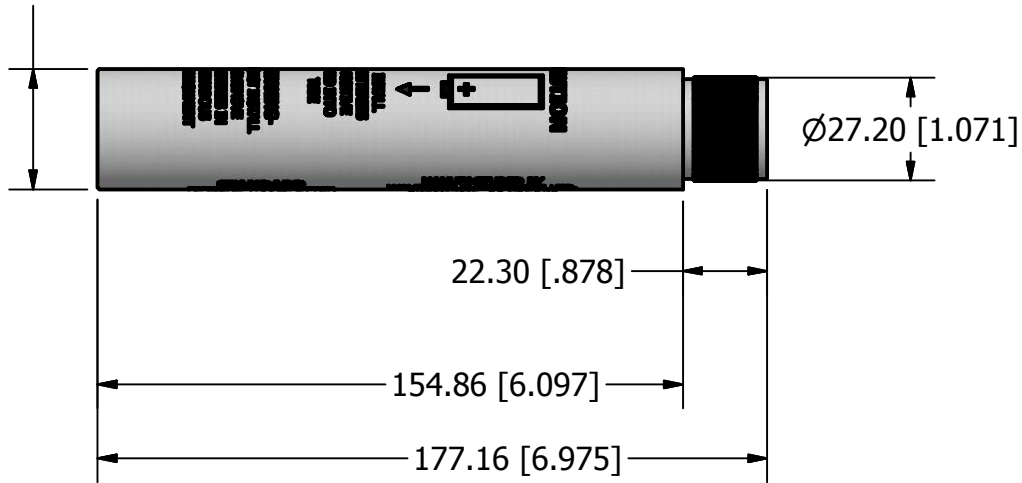

Runtime	
	Standard: 100+ Hours
	Continuous: 100+ Hours
	Custom Life On Request
Batteries	
	3 x AA Cell Alkaline
Delrin Can Exterior Dimensions	
	216.3 x 48.6 mm
	8.52 x 1.91 in

Ø31.90 [1.256]

O-Rings		
Type	No.	Size
Transmitter	115	7/8 x 11/16"
Delrin Can	218	1-1/2 x 1-1/4"