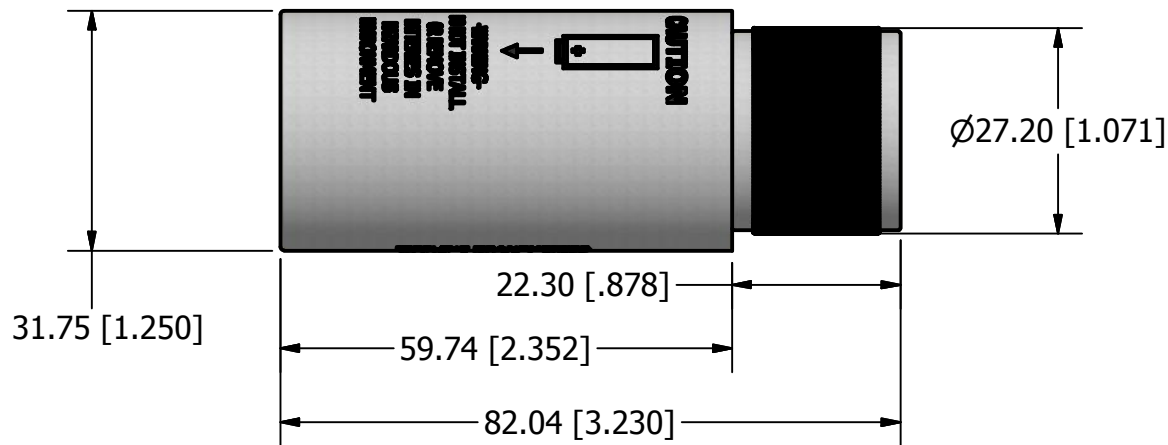

Runtime	
	Standard: 40+ Hours
	Lithium 1.5V: 60+ Hours
	Custom Life On Request
Batteries	
	1 x AA Cell Alkaline
Delrin Can Exterior Dimensions	
	Custom Can Available on Request

O-Rings		
Type	No.	Size
Transmitter	115	7/8 x 11/16"

WTAA 1.5V Transmitter Spec Sheet
9/22/2009
REV B
mm [in]