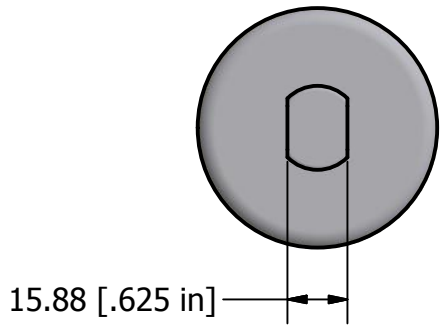

SCALE 1 / 2

Runtime:	Standard:	150+
	Continuous:	125+
	Custom Life Upon Request	

O-rings: 2 x Viton 90 Dash # 137

Batteries: 2 x D (LR20) Alkaline 1.5V

WT-D3-Ex Spec Sheet
2/2/2012
REV 2
mm [in]

www.wavetrak.ca